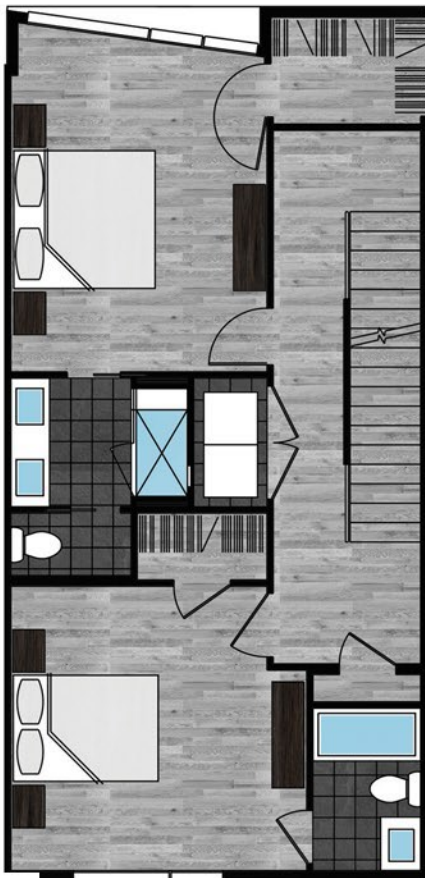

1ST FLOOR

2ND FLOOR

3RD FLOOR

ROOF

UNIT 2 1830 sq ft
 2 Bedroom + Den
 3 1/2 Bathrooms
 Finished Roof

* Actual square footages may vary